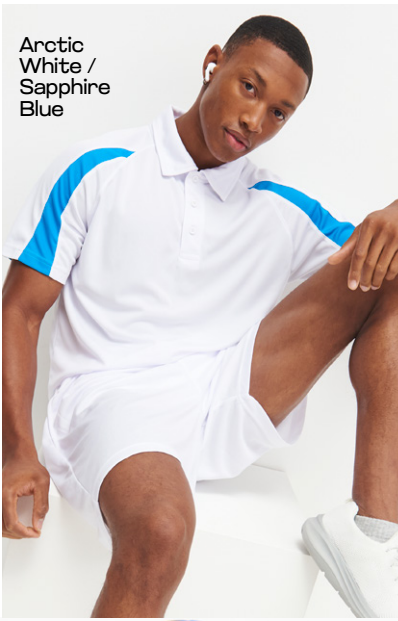

JC080
Arctic
White
Page 89

JC043

CONTRAST COOL POLO

100% Polyester
140gsm

Scan for
more info

JC031

MEN'S COOL 1/2 ZIP SWEAT

87% Polyester / 13% Elastane
280gsm