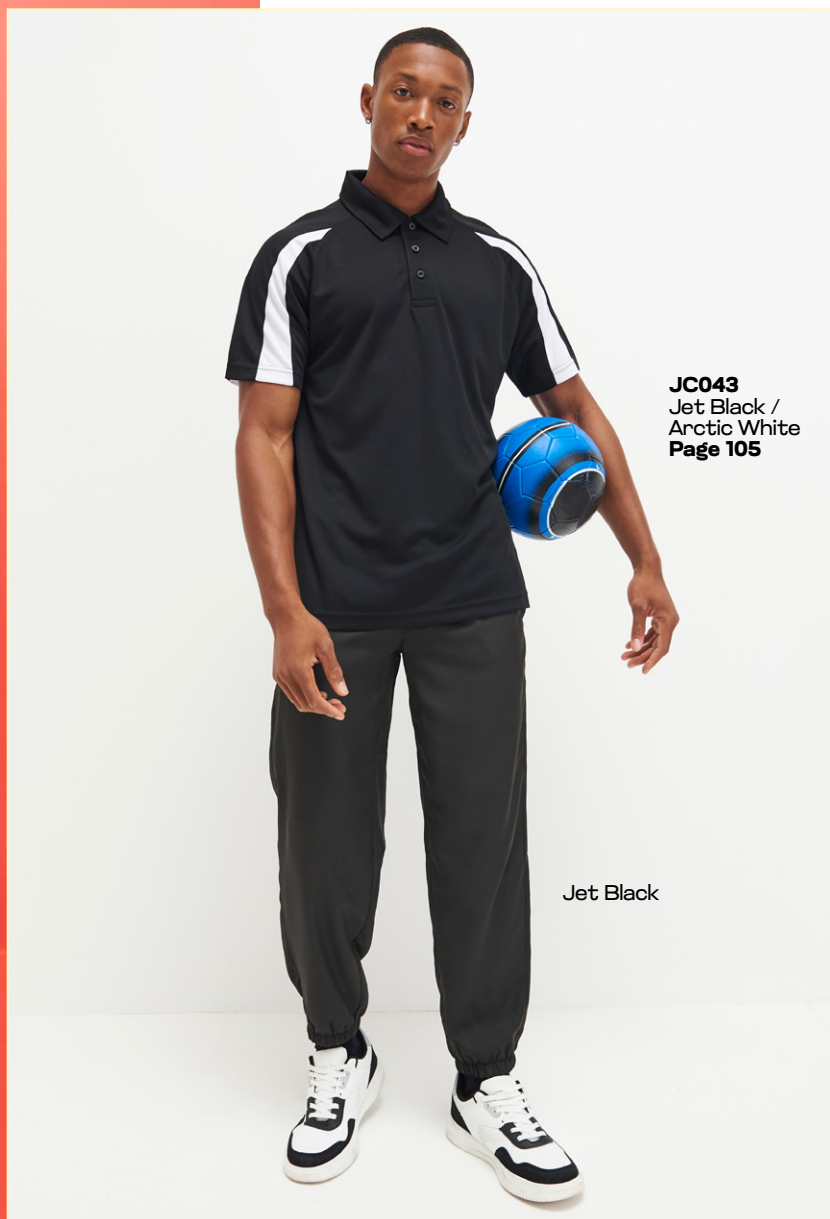

FASHION IS PERSONAL

Crafted from a lightweight, quick-dry fabric, these Active track pants boast an ergonomic fit that prioritizes comfort.

Offering a versatile unisex design, they are the perfect fit for all your sporting activities.

NEW STYLE **JC281** ACTIVE TRACKPANTS

60% Polyester / 40% Recycled Polyester
110gsm

1 90

Scan for more info

JC043
Jet Black /
Arctic White
Page 105

Jet Black