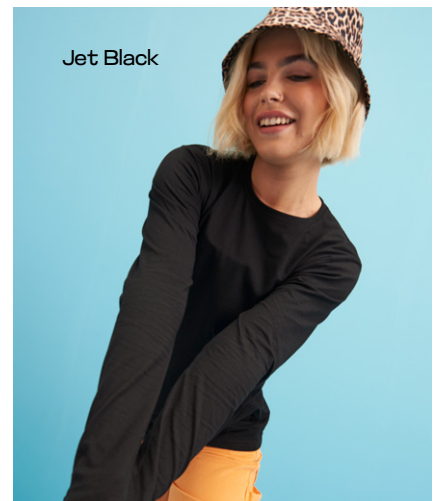

JT002
LONG SLEEVE
TRI-BLEND T

50% Polyester / 25% Viscose /
25% Cotton
160gsm

91 97 197 199

Scan for more info

JT002F
LONG SLEEVE
WOMEN'S
TRI-BLEND T

50% Polyester / 25% Viscose /
25% Cotton
160gsm

91 97 198 199

Scan for more info

EA021
ERAWAN ORGANIC
LONG SLEEVE T

100% Organic Cotton
150gsm

90 97

Scan for more info

Jet Black