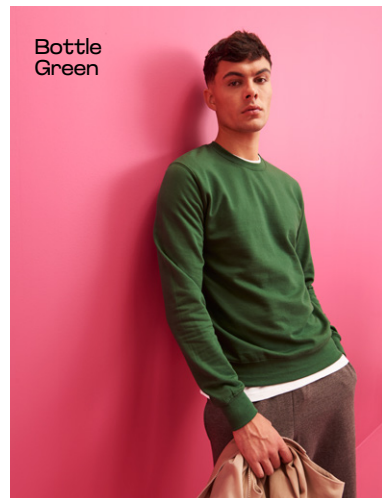

JH001
Soft Red

90 COLOURS AND COUNTING

Scan for
more info

JH001
Bright
Royal

JH001
Citrus

JH001
Seafoam

1	2	5	6 NEW	8	10	12 NEW	13	14	15	16 NEW	17	19	20	23	24	27	29	30	32	34
35	37	38	40	41 NEW	42	44	45	49	51	53	55	56	57	58	59	62	66	67	68	69
71	75	78	79	80	81	85	86	87	88	90	91	92	94	96	97	199	200	201	202	203