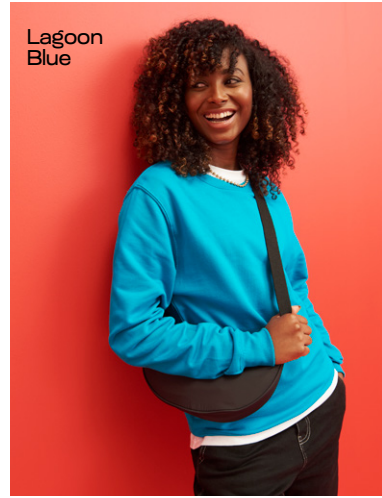

1	2	5	6 NEW	8	10	12 NEW	13	14	15	16 NEW	17	19	20	23	24	27	29	30	32	34
35	37	38	40	41 NEW	42	44	45	49	51	53	55	56	57	58	59	62	66	67	68	69
71	75	78	79	80	81	85	86	87	88	90	91	92	94	96	97	199	200	201	202	203