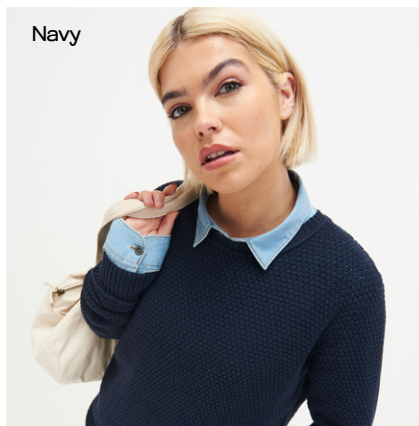

Black

EA060

ARENAL SUSTAINABLE SWEATER

70% Recycled Cotton /
30% Recycled Polyester
8lbs/doz, 12 gauge

2 91 199 201

Scan for more info

Black

Navy