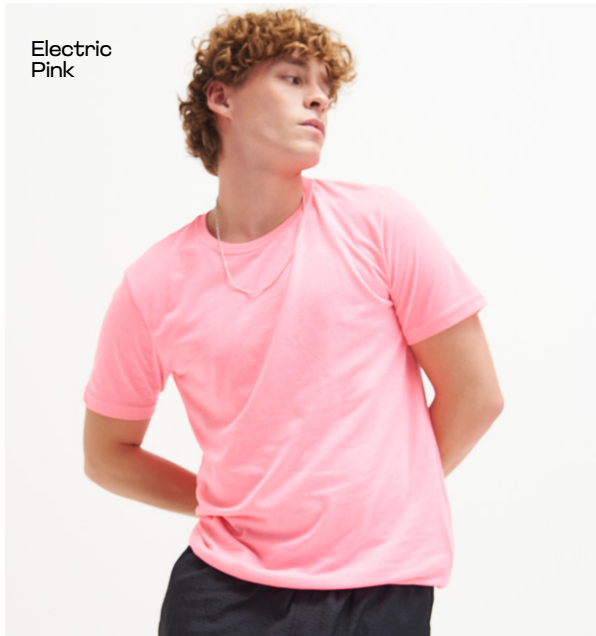

SD011
Dark Blue
Page 83