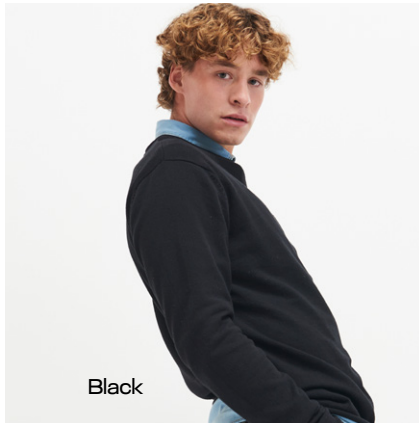

Navy

EA060

ARENAL SUSTAINABLE SWEATER

70% Recycled Cotton /
30% Recycled Polyester
8lbs/doz, 12 gauge

2 91 199 201

Scan for more info