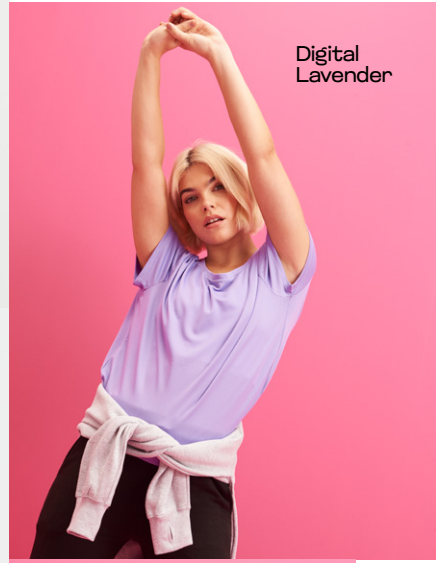

Digital
Lavender