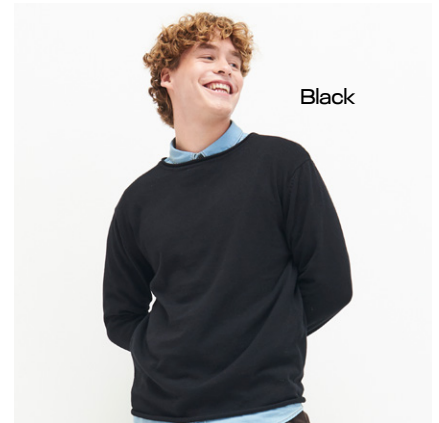

Black

EA060

ARENAL SUSTAINABLE SWEATER

70% Recycled Cotton /
30% Recycled Polyester
8lbs/doz, 12 gauge

2 91 199 201

Scan for more info

Black

Navy