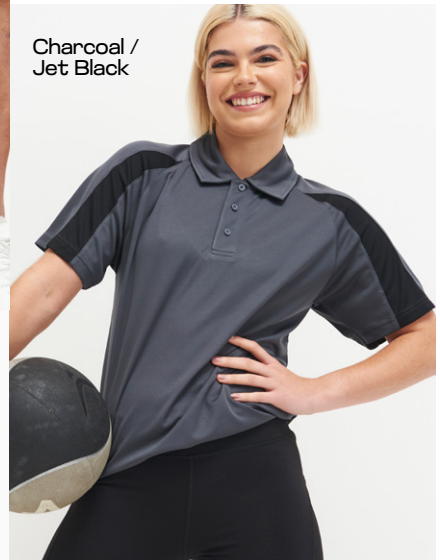

JC080
Arctic
White
Page 89

JC043

CONTRAST COOL POLO

100% Polyester
140gsm

Scan for
more info

JC031

MEN'S COOL 1/2 ZIP SWEAT

87% Polyester / 13% Elastane
280gsm