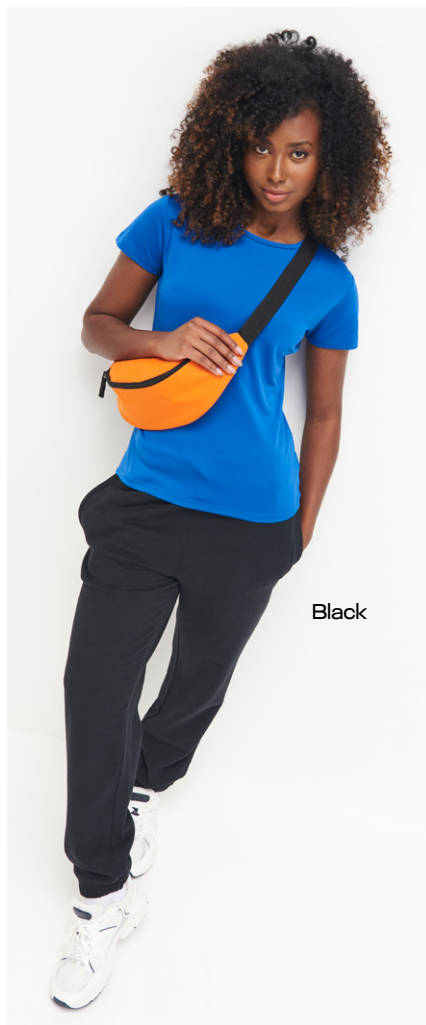

EA070 CRATER RECYCLED JOGPANTS

70% Recycled Cotton /
30% Recycled Polyester
280gsm

2 91 199

Scan for
more info