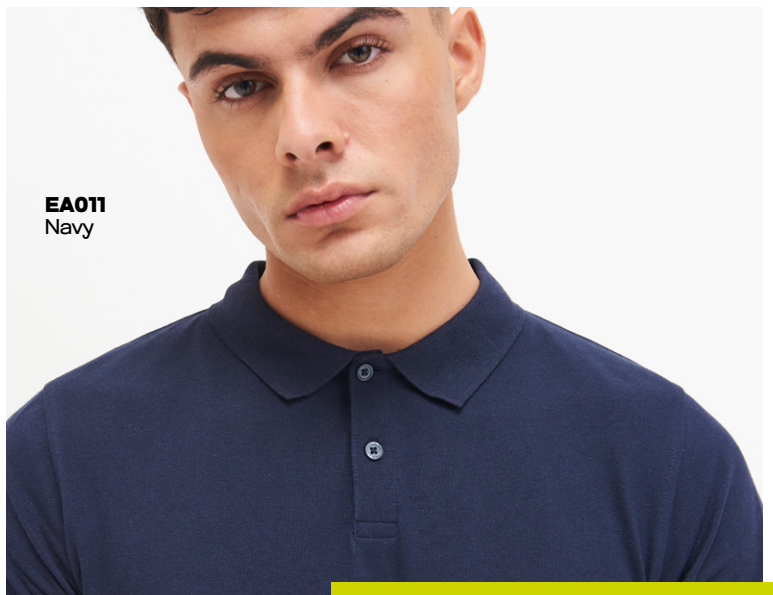

JP100F
Oxford Navy

EA011
Navy

JP100F

THE 100 WOMEN'S POLO

100% Combed Ringspun Cotton
180gsm

2 91

Scan for
more info

EA011
Navy