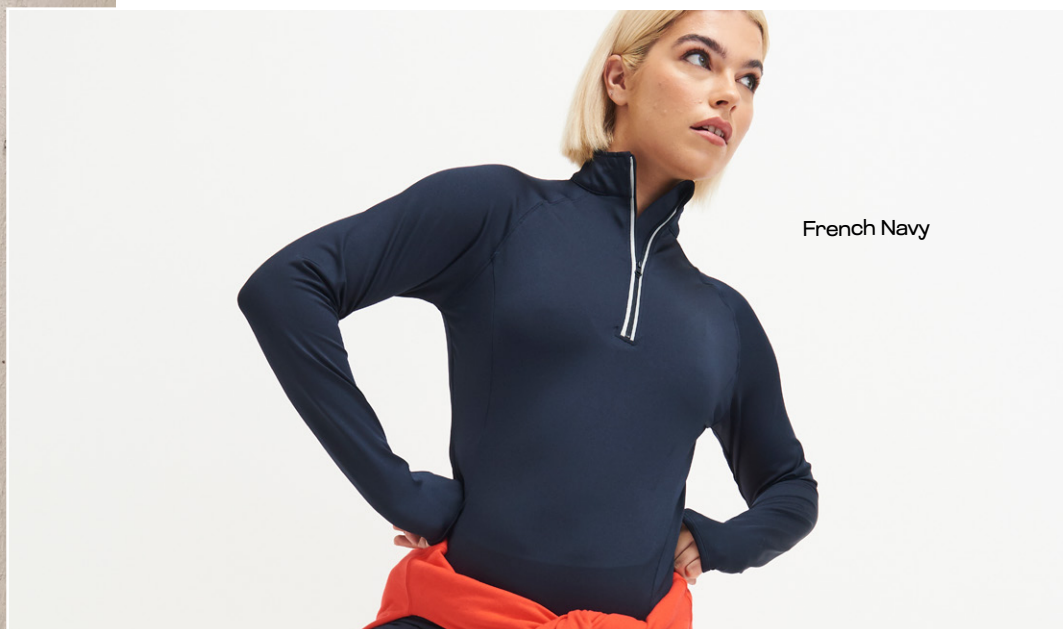

JC030

COOL FLEX 1/4 ZIP TOP

86% Polyester / 14% Elastane
280gsm

1 90 181

Scan for
more info

JC035

WOMEN'S COOL FLEX 1/4 ZIP TOP

86% Polyester / 14% Elastane
280gsm

1 90 181

Scan for
more info

French Navy