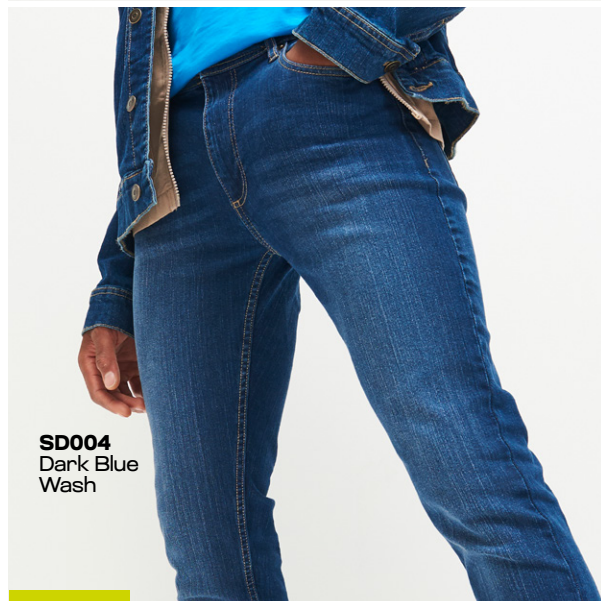

73% Cotton / 25% Polyester / 2% Elastane (Black)

10.5oz / 11oz (Black)

91 208

Scan for more info

JH043
Kelly Green /
White
Page 34

SD004
Black

SD004
Dark Blue
Wash

JH050
Bottle Green
Page 27